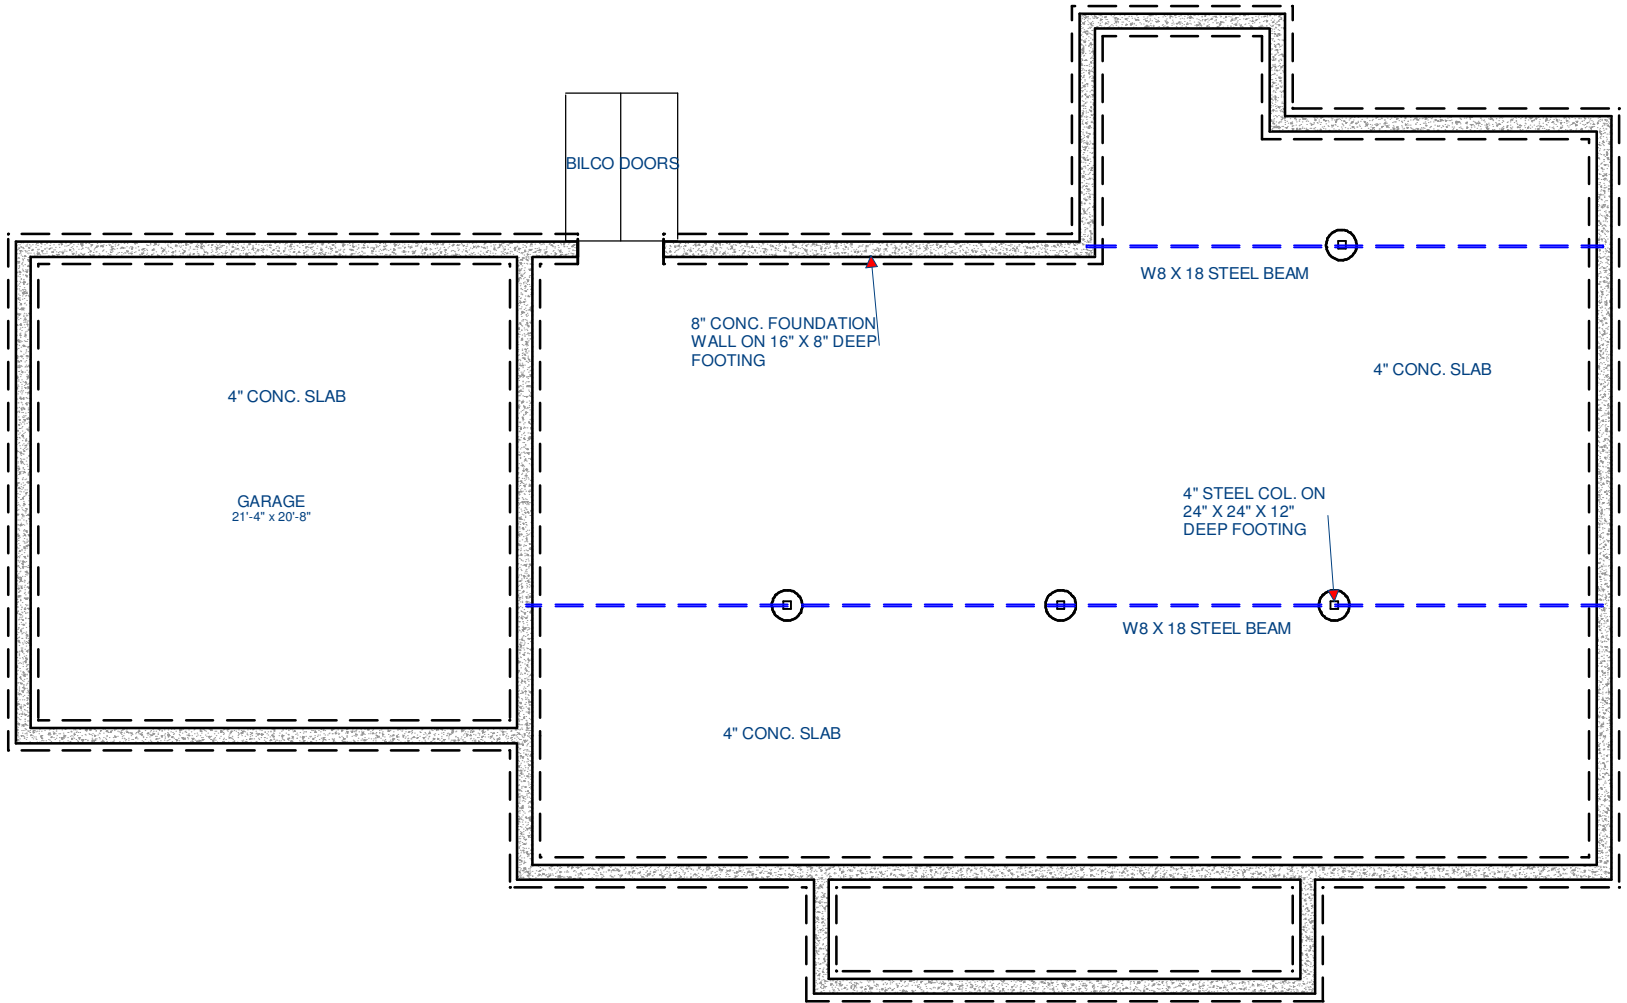

DRAWN BY AUTUMN BUILDERS INC. 1118 SHADYBEACH ROAD ELKTON, MARYLAND 21921 PLAN NO.

FRONT VIEW

REAR VIEW

RIGHT SIDE VIEW

LEFT SIDE VIEW

FRONT VIEW

REAR VIEW

RIGHT SIDE VIEW

LEFT SIDE VIEW

DRAWN BY AUTUMN BUILDERS INC. 1118 SHADYBEACH ROAD ELKTON, MARYLAND 21921 PLAN NO. 1650 lot 15

RIGHT SIDE VIEW

LEFT SIDE VIEW

DRAWN BY AUTUMN BUILDERS INC. 1118 SHADYBEACH ROAD ELKTON, MARYLAND 21921 PLAN NO.