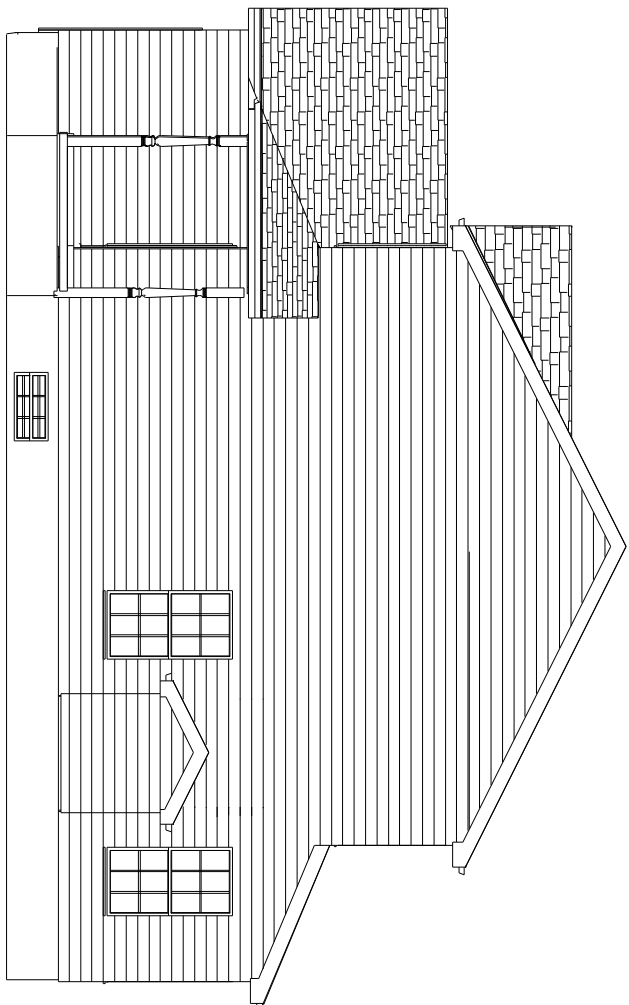

LEFT SIDE VIEW

DRAWN BY AUTUMN BUILDERS INC. 1118 SHADYBEACH ROAD ELKTON, MARYLAND 21921 PLAN NO. 1650 lot 15

RIGHT SIDE VIEW

LEFT SIDE VIEW

DRAWN BY AUTUMN BUILDERS INC. 1118 SHADYBEACH ROAD ELKTON, MARYLAND 21921 PLAN NO.

1962 3bed

DRAWN BY AUTUMN BUILDERS INC. 1118 SHADYBEACH ROAD ELKTON, MARYLAND 21921 PLAN NO. 2143FE MARKET

FRONT VIEW

REAR VIEW

RIGHT SIDE VIEW

LEFT SIDE VIEW