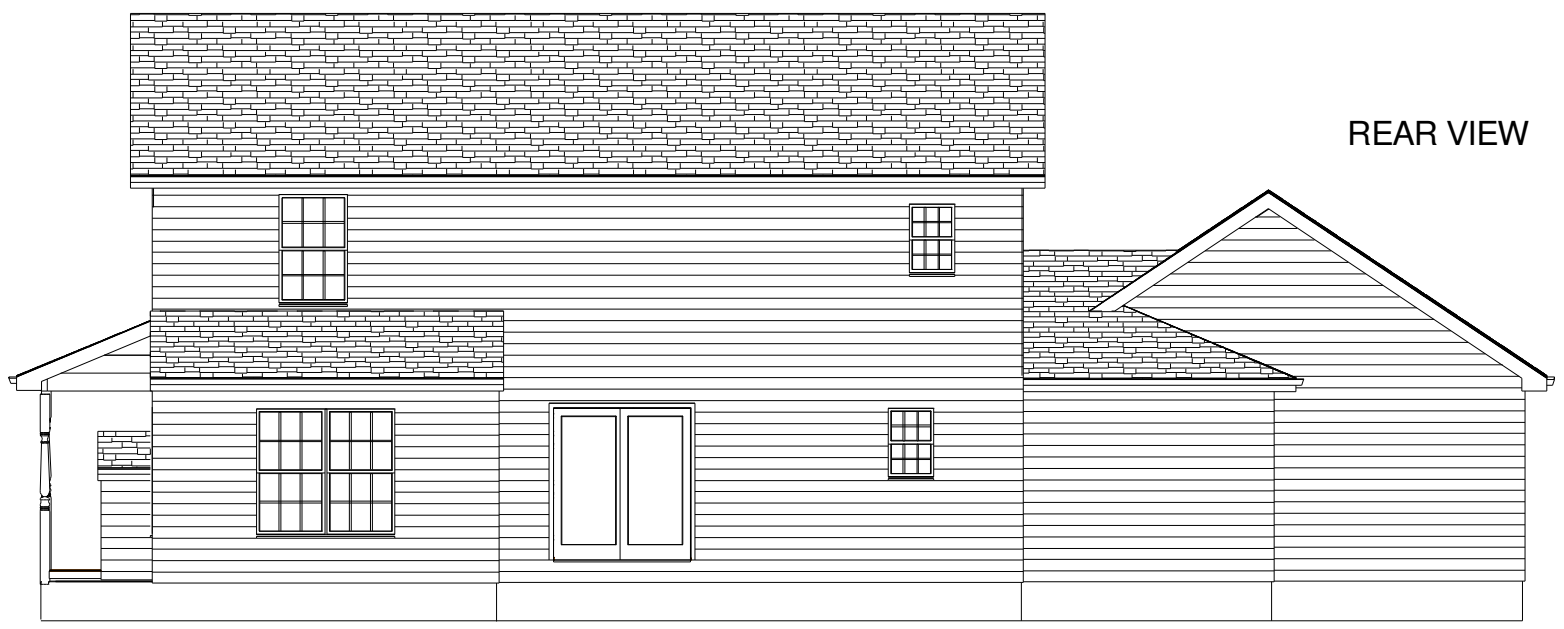

1962 3bed

DRAWN BY AUTUMN BUILDERS INC. 1118 SHADYBEACH ROAD ELKTON, MARYLAND 21921 PLAN NO. 2143FE MARKET

FRONT VIEW

REAR VIEW

RIGHT SIDE VIEW

LEFT SIDE VIEW