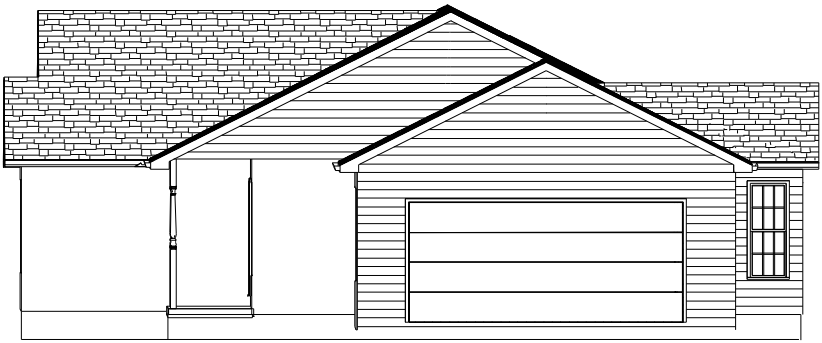

LEFT SIDE VIEW

DRAWN BY AUTUMN BUILDERS INC. 1118 SHADYBEACH ROAD ELKTON, MARYLAND 21921 PLAN NO. 1650 lot 15

RIGHT SIDE VIEW

LEFT SIDE VIEW

DRAWN BY AUTUMN BUILDERS INC. 1118 SHADYBEACH ROAD ELKTON, MARYLAND 21921 PLAN NO.