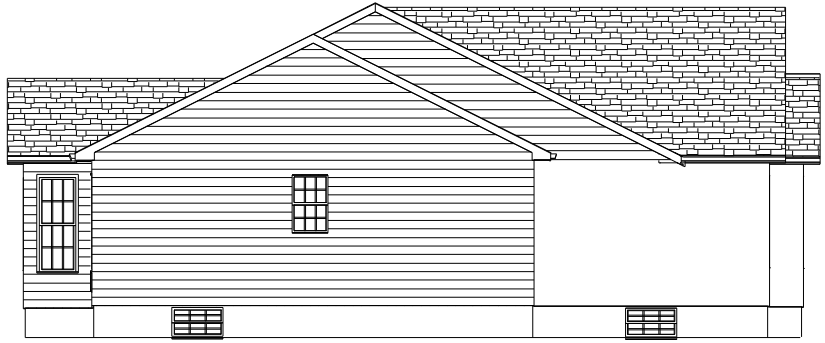

DRAWN BY AUTUMN BUILDERS INC. 1118 SHADYBEACH ROAD ELKTON, MARYLAND 21921 PLAN NO.

FRONT VIEW

REAR VIEW

RIGHT SIDE VIEW

LEFT SIDE VIEW

FRONT VIEW

REAR VIEW

RIGHT SIDE VIEW

LEFT SIDE VIEW

DRAWN BY AUTUMN BUILDERS INC. 1118 SHADYBEACH ROAD ELKTON, MARYLAND 21921 PLAN NO. 1650 lot 15

RIGHT SIDE VIEW

LEFT SIDE VIEW

DRAWN BY AUTUMN BUILDERS INC. 1118 SHADYBEACH ROAD ELKTON, MARYLAND 21921 PLAN NO.

1962 3bed

DRAWN BY AUTUMN BUILDERS INC. 1118 SHADYBEACH ROAD ELKTON, MARYLAND 21921 PLAN NO. 2143FE MARKET

FRONT VIEW

REAR VIEW

RIGHT SIDE VIEW

LEFT SIDE VIEW