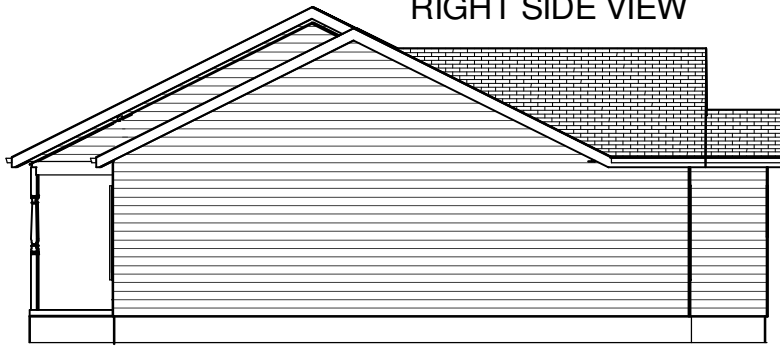

DRAWN BY AUTUMN BUILDERS INC. 1118 SHADYBEACH ROAD ELKTON, MARYLAND 21921 PLAN NO.

FRONT VIEW

REAR VIEW

RIGHT SIDE VIEW

LEFT SIDE VIEW

FRONT VIEW

REAR VIEW

RIGHT SIDE VIEW