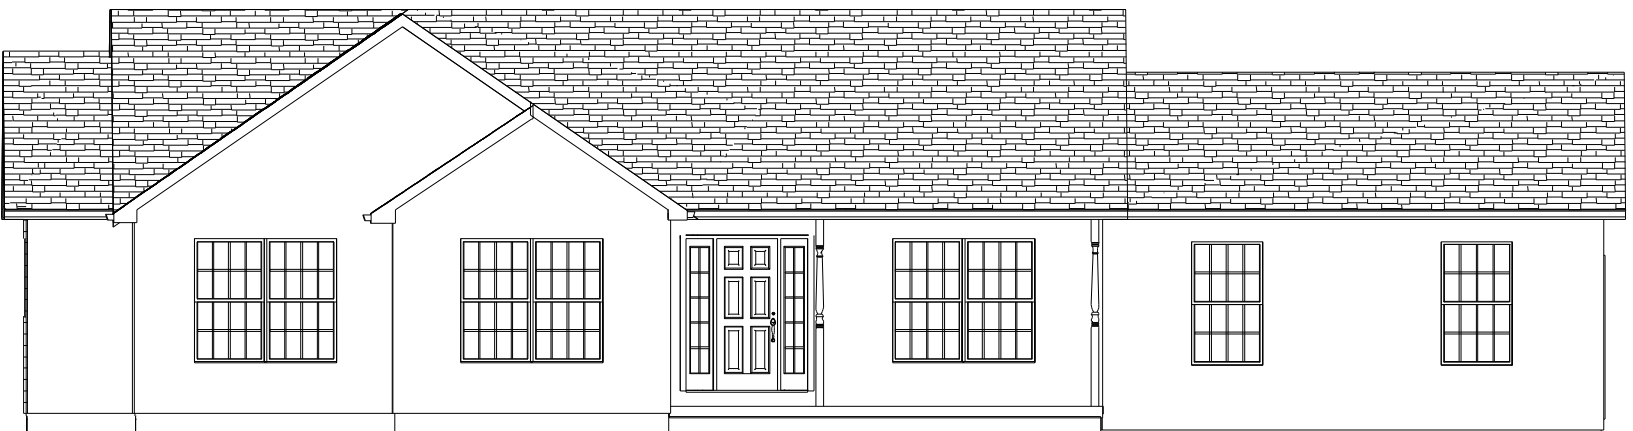

DRAWN BY AUTUMN BUILDERS INC. 1118 SHADYBEACH ROAD ELKTON, MARYLAND 21921 PLAN NO.

FRONT VIEW

REAR VIEW

RIGHT SIDE VIEW

LEFT SIDE VIEW

FRONT VIEW

REAR VIEW

RIGHT SIDE VIEW

LEFT SIDE VIEW

DRAWN BY AUTUMN BUILDERS INC. 1118 SHADYBEACH ROAD ELKTON, MARYLAND 21921 PLAN NO. 1650 lot 15

RIGHT SIDE VIEW

LEFT SIDE VIEW

DRAWN BY AUTUMN BUILDERS INC. 1118 SHADYBEACH ROAD ELKTON, MARYLAND 21921 PLAN NO.

1962 3bed

DRAWN BY AUTUMN BUILDERS INC. 1118 SHADYBEACH ROAD ELKTON, MARYLAND 21921 PLAN NO. 2143FE MARKET

FRONT VIEW

REAR VIEW

RIGHT SIDE VIEW

LEFT SIDE VIEW