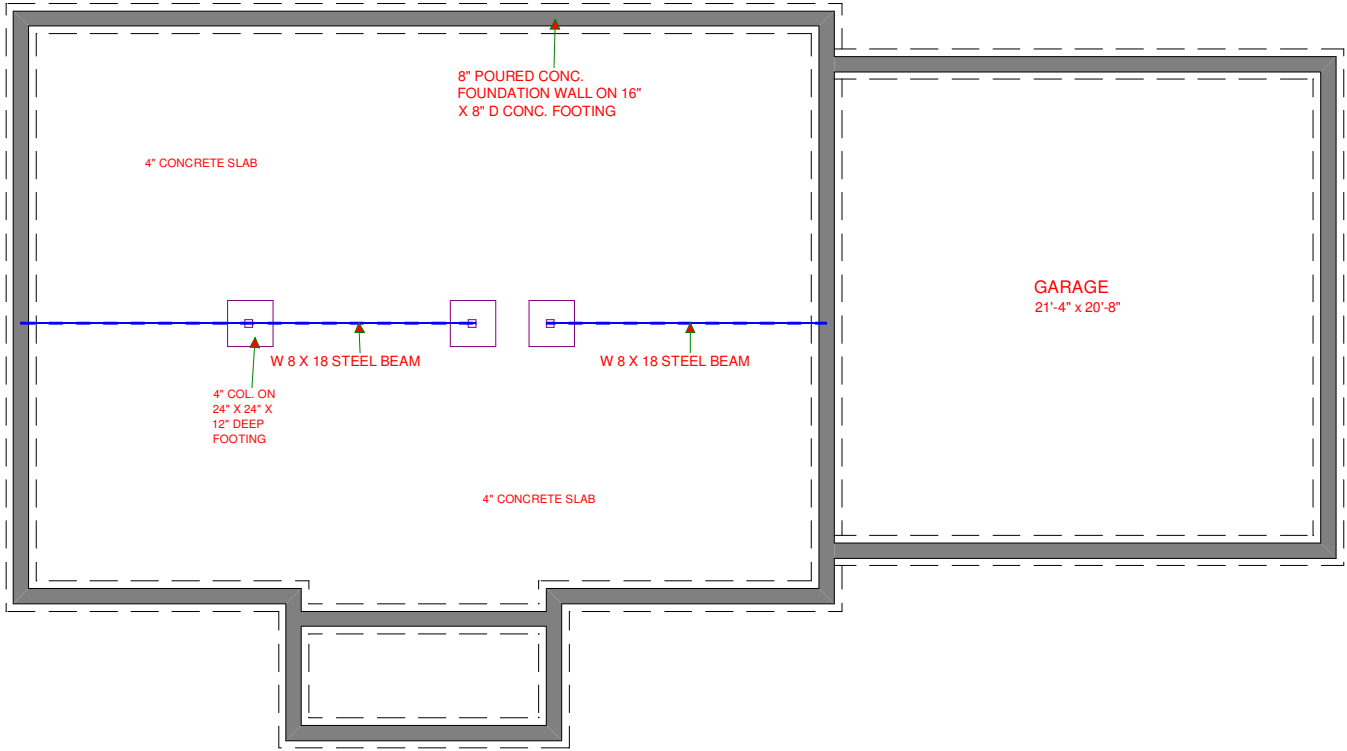

LEFT SIDE VIEW

DRAWN BY AUTUMN BUILDERS INC. 1118 SHADYBEACH ROAD ELKTON, MARYLAND 21921 PLAN NO. 1650 lot 15

RIGHT SIDE VIEW

LEFT SIDE VIEW

DRAWN BY AUTUMN BUILDERS INC. 1118 SHADYBEACH ROAD ELKTON, MARYLAND 21921 PLAN NO.