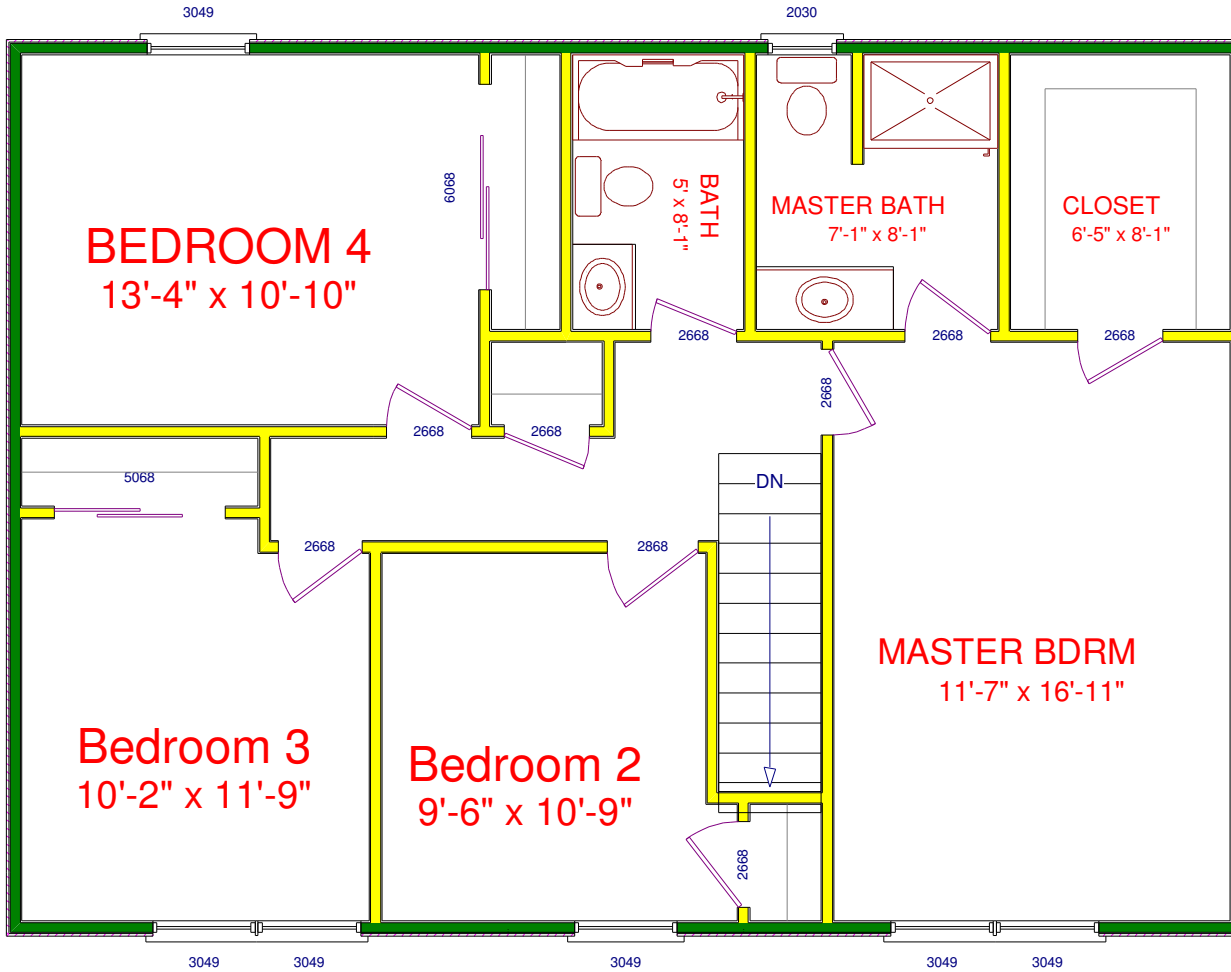

1962 3bed

DRAWN BY AUTUMN BUILDERS INC. 1118 SHADYBEACH ROAD ELKTON, MARYLAND 21921 PLAN NO. 2143FE MARKET

FRONT VIEW

REAR VIEW

RIGHT SIDE VIEW

LEFT SIDE VIEW