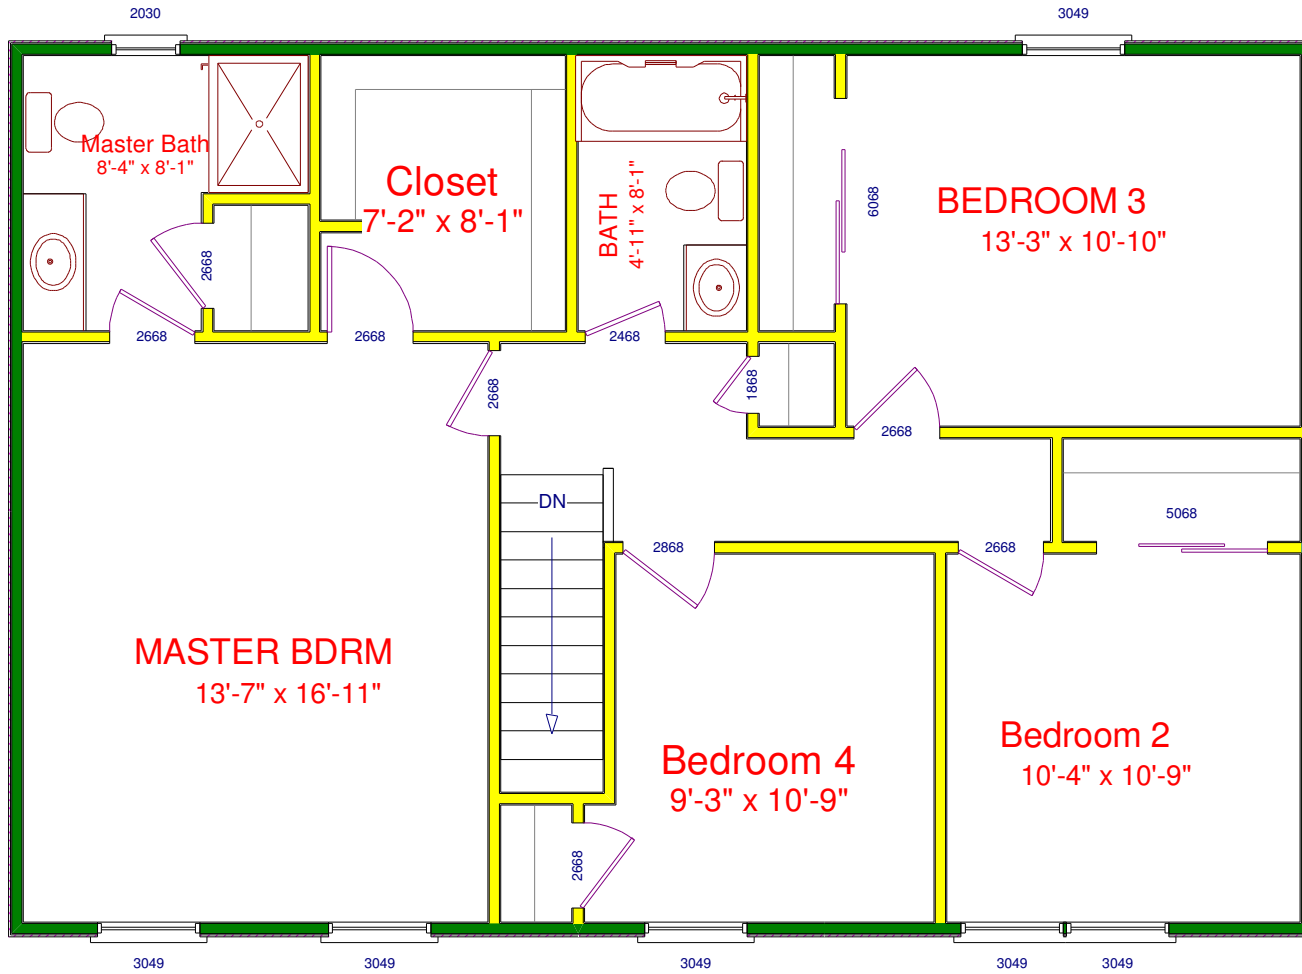

1962 3bed

DRAWN BY AUTUMN BUILDERS INC. 1118 SHADYBEACH ROAD ELKTON, MARYLAND 21921 PLAN NO. 2143FE MARKET

FRONT VIEW

REAR VIEW

RIGHT SIDE VIEW

LEFT SIDE VIEW