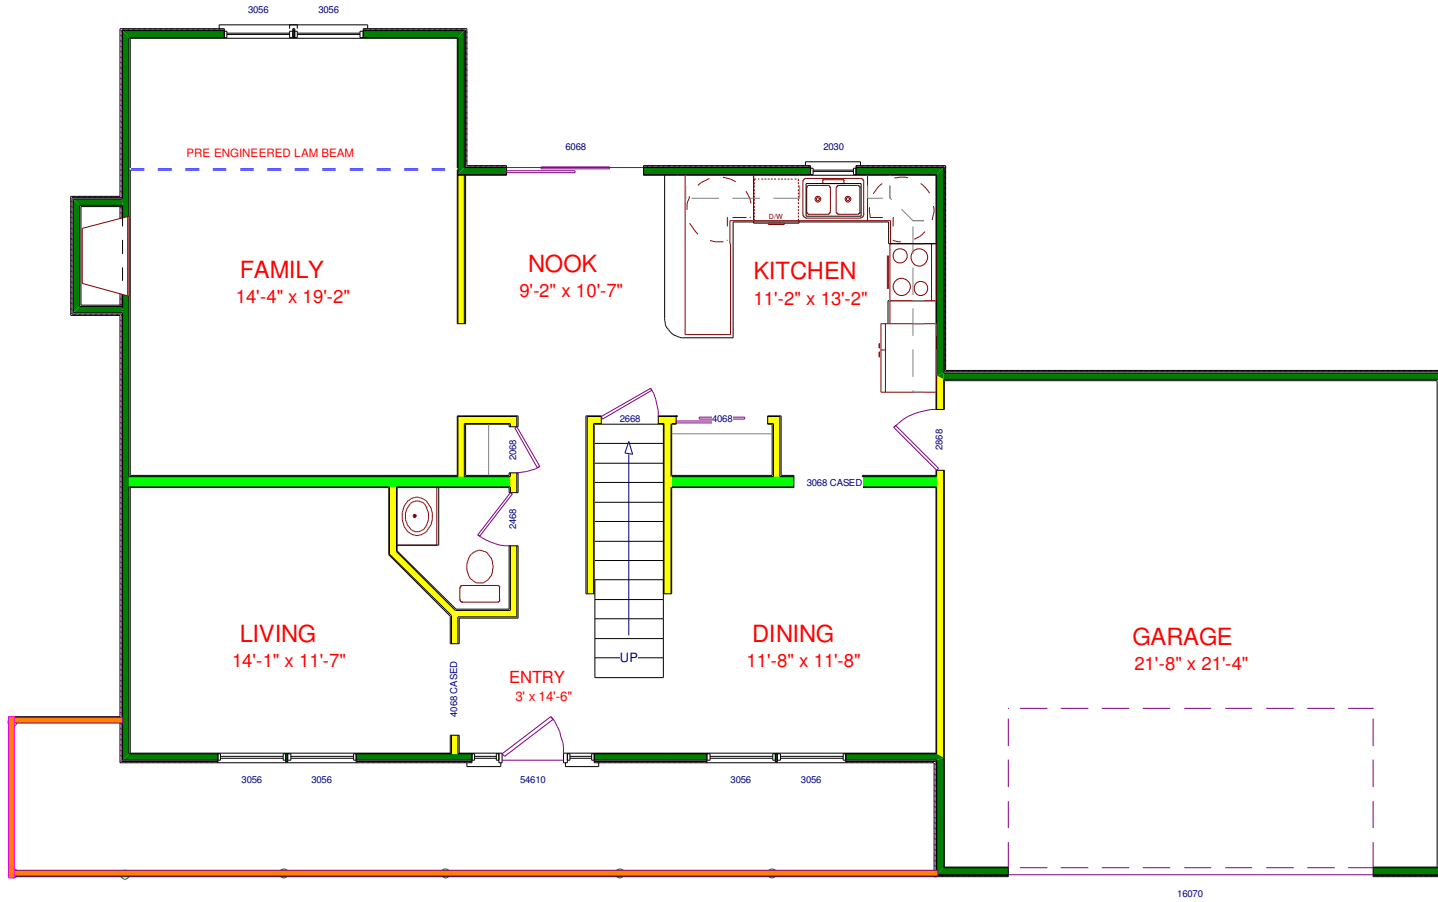

1962 3bed

DRAWN BY AUTUMN BUILDERS INC. 1118 SHADYBEACH ROAD ELKTON, MARYLAND 21921 PLAN NO. 2143FE MARKET

FRONT VIEW

REAR VIEW

RIGHT SIDE VIEW

LEFT SIDE VIEW