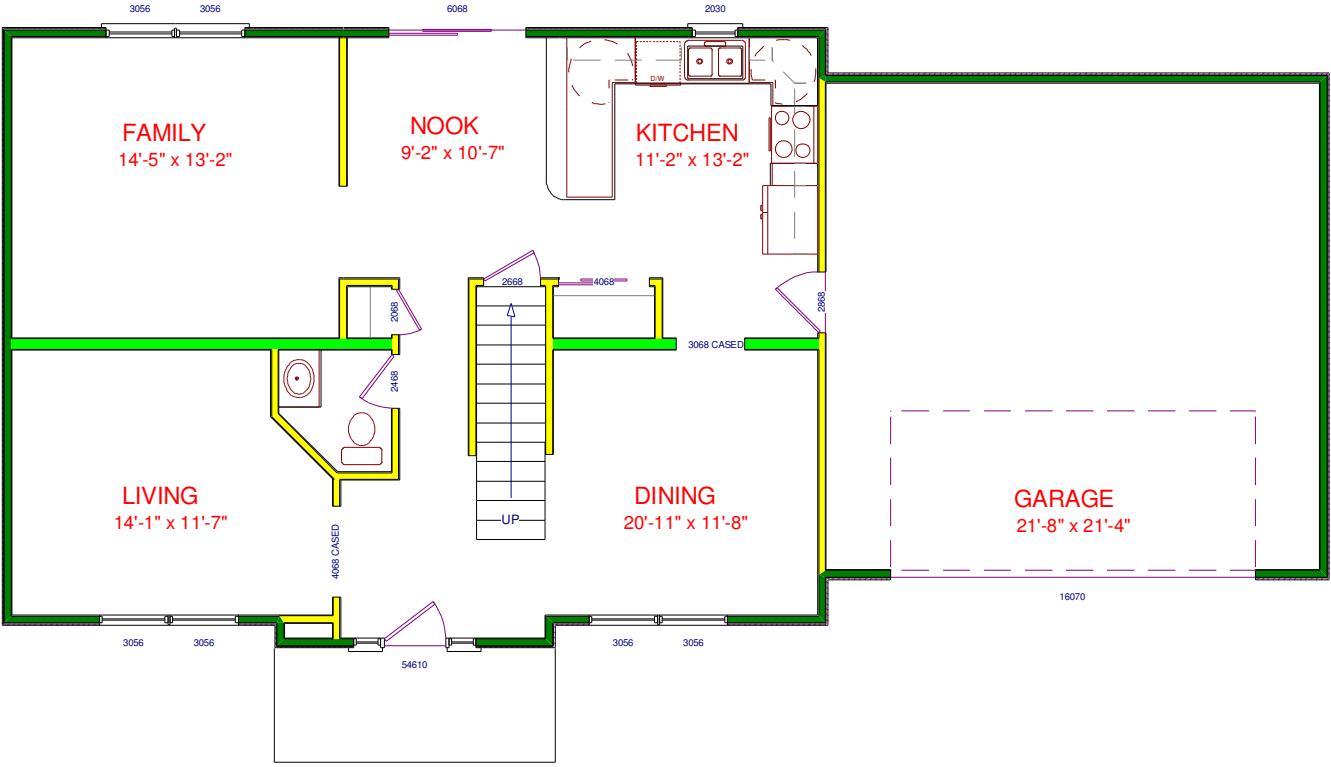

LEFT SIDE VIEW

DRAWN BY AUTUMN BUILDERS INC. 1118 SHADYBEACH ROAD ELKTON, MARYLAND 21921 PLAN NO. 1650 lot 15

RIGHT SIDE VIEW

LEFT SIDE VIEW

DRAWN BY AUTUMN BUILDERS INC. 1118 SHADYBEACH ROAD ELKTON, MARYLAND 21921 PLAN NO.