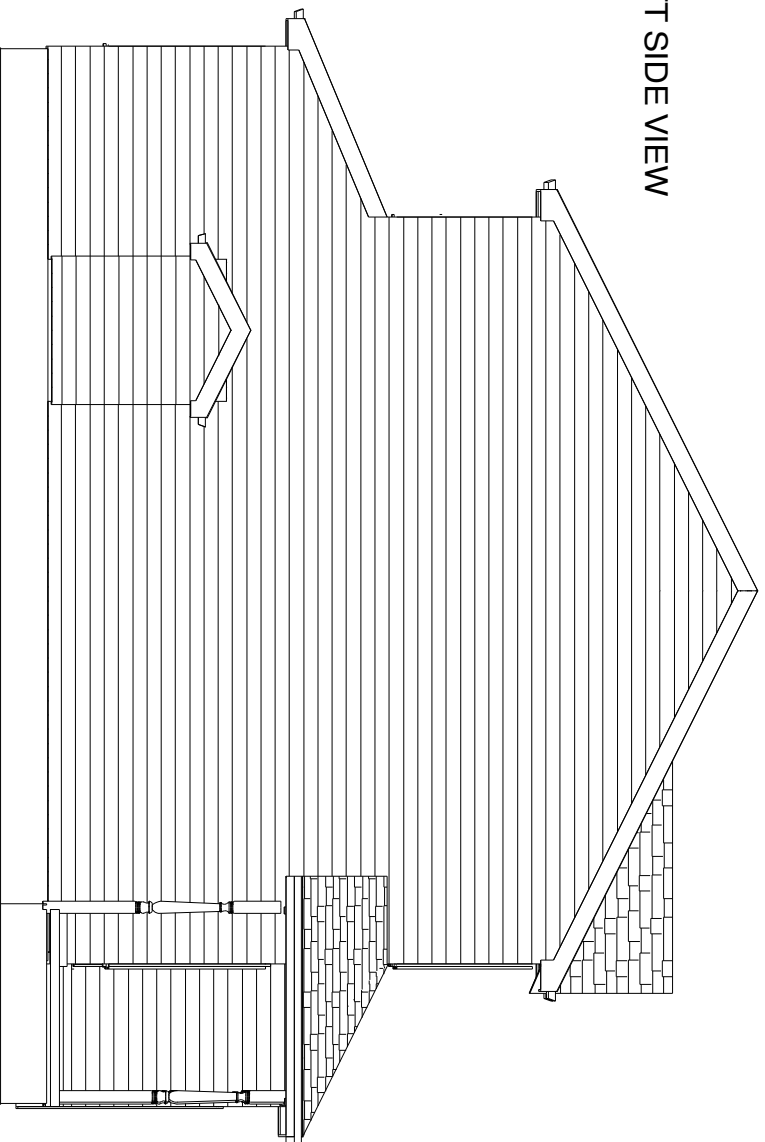

LEFT SIDE VIEW

DRAWN BY AUTUMN BUILDERS INC. 1118 SHADYBEACH ROAD ELKTON, MARYLAND 21921 PLAN NO. 1650 lot 15

RIGHT SIDE VIEW

LEFT SIDE VIEW

DRAWN BY AUTUMN BUILDERS INC. 1118 SHADYBEACH ROAD ELKTON, MARYLAND 21921 PLAN NO.